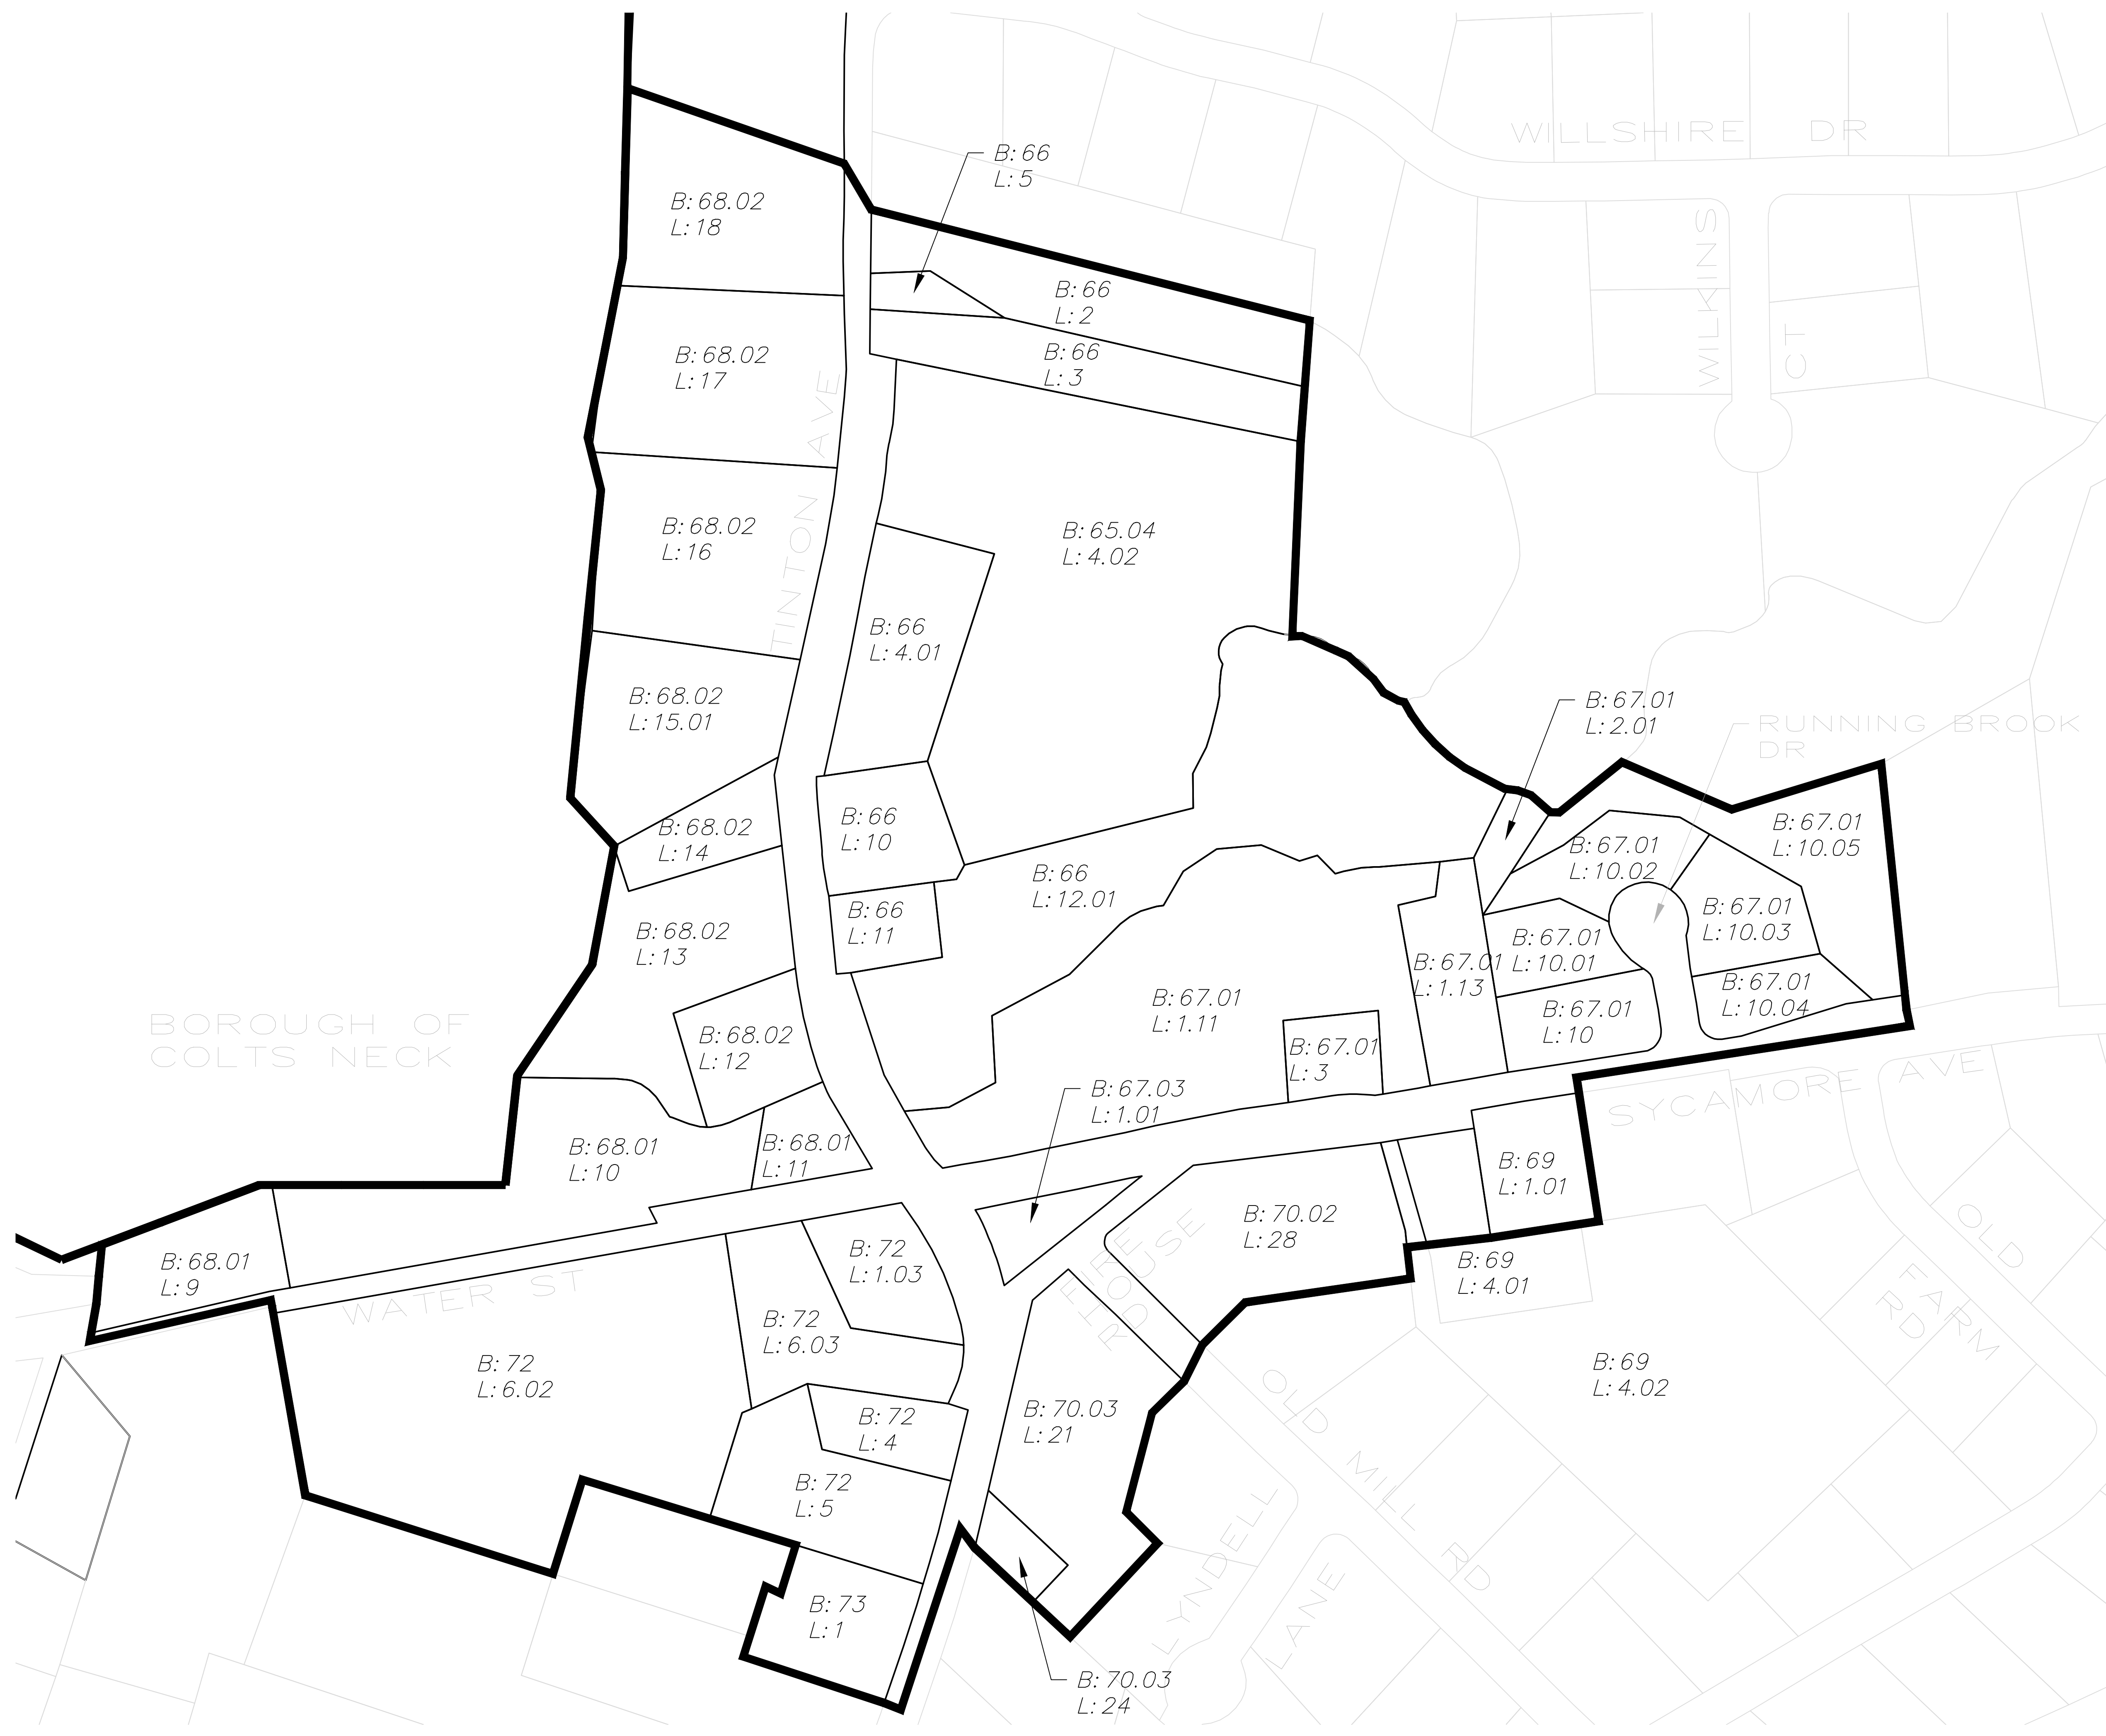

Borough of Tinton Falls Historic District Map

BASE INFO - DCA Revision: 0
Base Point: 0.0
PLOTTED: Date

BOROUGH OF TINTON FALLS MONMOUTH COUNTY, NEW JERSEY	
	HISTORIC DISTRICT MAP
11 TINDALL ROAD MIDDLETOWN, NJ 07748 TEL: 732-671-6400 FAX: 732-671-7365 TEAM ASSOCIATES, INC. PROFESSIONAL ENGINEERS AND LAND SURVEYORS CERTIFICATE OF AUTHORIZATION 24042-0000